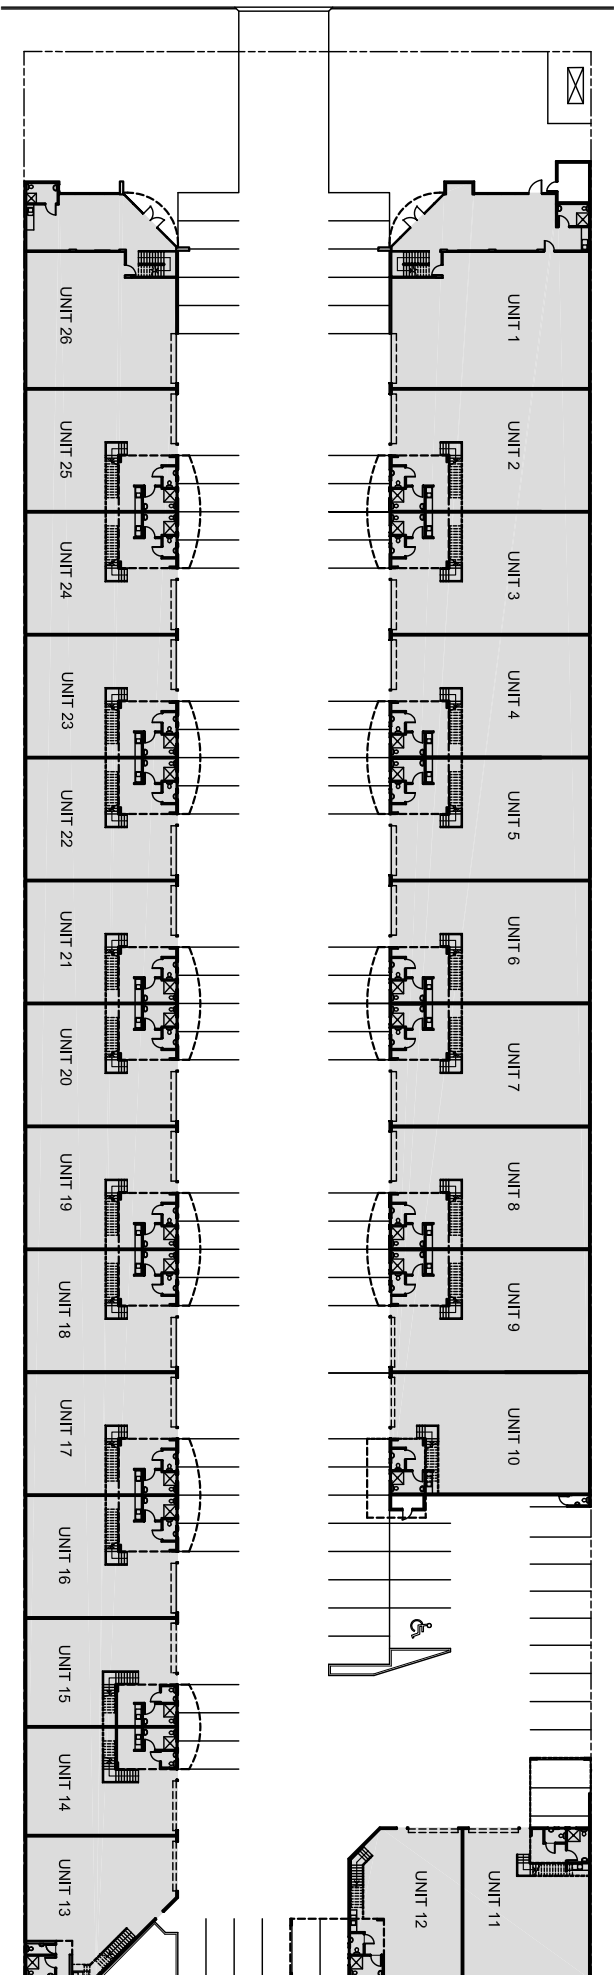

GOVERNOR MACQUARIE DRIVE

Site Plan

GMD BUSINESS PARK

29 Governor Macquarie Drive, Chipping Norton